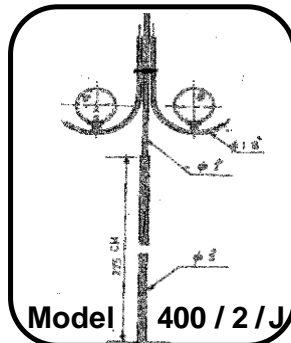

DECORATIVE METAL POLES TYPE " 5NC 400 "

GENERAL DESCRIPTION

- Decorative metal pole consists of metal pipe and different constructions of metal brackets.
- These decorative metal poles are suitable for different garden globes, lanterns, and post-top luminaires.

DECORATIVE METAL POLES TYPE " 5NC 400 "