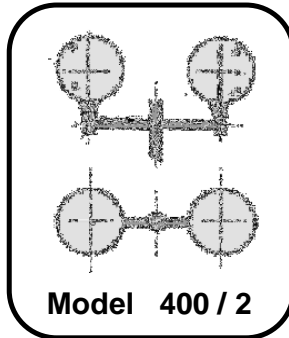

DECORATIVE METAL POLES TYPE " 5NC 400 "

GENERAL DESCRIPTION

- Decorative metal pole consists of metal pipe and different constructions of metal brackets.
- These decorative metal poles are suitable for different garden globes, lanterns, and post-top luminaires.

DECORATIVE METAL POLES TYPE " 5NC 400 "