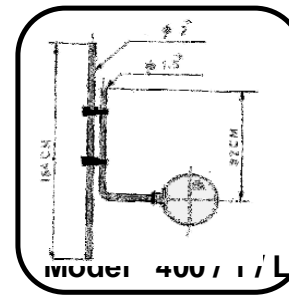

DECORATIVE METAL POLES TYPE " 5NC 400 "

GENERAL DESCRIPTION

- Decorative metal pole consists of metal pipe and different constructions of metal brackets.
- These decorative metal poles are suitable for different garden globes, lanterns, and post-top luminaires.

DECORATIVE METAL POLES TYPE " 5NC 400 "