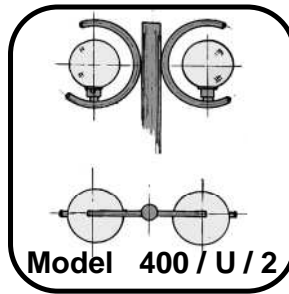

DECORATIVE METAL POLES TYPE " 5NC 400 "

GENERAL DESCRIPTION

- Decorative metal pole consists of metal pipe and different constructions of metal brackets.
- These decorative metal poles are suitable for different garden globes, lanterns, and post-top luminaires.

DECORATIVE METAL POLES TYPE " 5NC 400 "