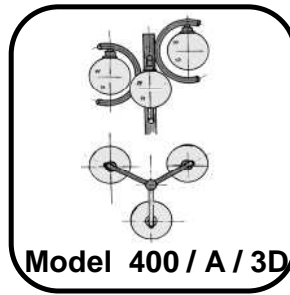

DECORATIVE METAL POLES TYPE " 5NC 400 "

GENERAL DESCRIPTION

- Decorative metal pole consists of metal pipe and different constructions of metal brackets.
- These decorative metal poles are suitable for different garden globes, lanterns, and post-top luminaires.

DECORATIVE METAL POLES TYPE " 5NC 400 "