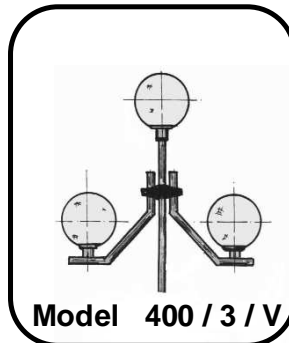

DECORATIVE METAL POLES TYPE " 5NC 400 "

GENERAL DESCRIPTION

- Decorative metal pole consists of metal pipe and different constructions of metal brackets.
- These decorative metal poles are suitable for different garden globes, lanterns, and post-top luminaires.

DECORATIVE METAL POLES TYPE " 5NC 400 "