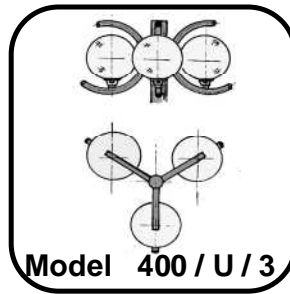

DECORATIVE METAL POLES TYPE " 5NC 400 "

GENERAL DESCRIPTION

- Decorative metal pole consists of metal pipe and different constructions of metal brackets.
- These decorative metal poles are suitable for different garden globes, lanterns, and post-top luminaires.

DECORATIVE METAL POLES TYPE " 5NC 400 "