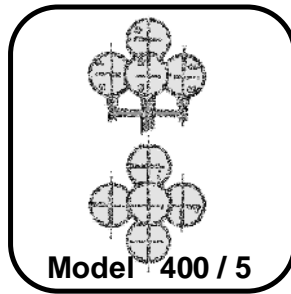

DECORATIVE METAL POLES TYPE " 5NC 400 "

GENERAL DESCRIPTION

- Decorative metal pole consists of metal pipe and different constructions of metal brackets.
- These decorative metal poles are suitable for different garden globes, lanterns, and post-top luminaires.

DECORATIVE METAL POLES TYPE " 5NC 400 "