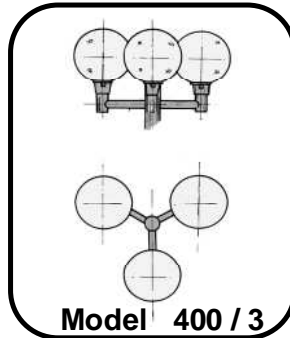

DECORATIVE METAL POLES TYPE " 5NC 400 "

GENERAL DESCRIPTION

- Decorative metal pole consists of metal pipe and different constructions of metal brackets.
- These decorative metal poles are suitable for different garden globes, lanterns, and post-top luminaires.

DECORATIVE METAL POLES TYPE " 5NC 400 "