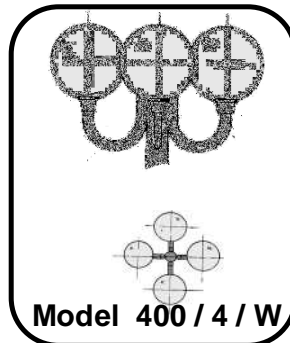

DECORATIVE METAL POLES TYPE " 5NC 400 "

GENERAL DESCRIPTION

- Decorative metal pole consists of metal pipe and different constructions of metal brackets.
- These decorative metal poles are suitable for different garden globes, lanterns, and post-top luminaires.

DECORATIVE METAL POLES TYPE " 5NC 400 "