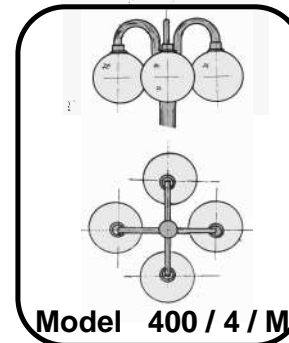

DECORATIVE METAL POLES TYPE " 5NC 400 "

GENERAL DESCRIPTION

- Decorative metal pole consists of metal pipe and different constructions of metal brackets.
- These decorative metal poles are suitable for different garden globes, lanterns, and post-top luminaires.

DECORATIVE METAL POLES TYPE " 5NC 400 "