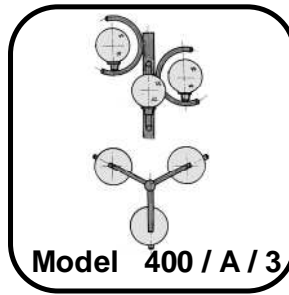

DECORATIVE METAL POLES TYPE " 5NC 400 "

GENERAL DESCRIPTION

- Decorative metal pole consists of metal pipe and different constructions of metal brackets.
- These decorative metal poles are suitable for different garden globes, lanterns, and post-top luminaires.

DECORATIVE METAL POLES TYPE " 5NC 400 "