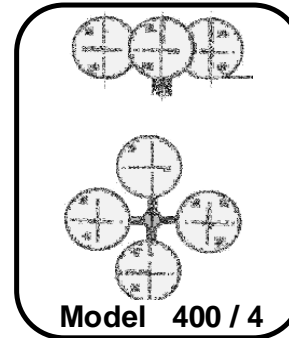

DECORATIVE METAL POLES TYPE " 5NC 400 "

GENERAL DESCRIPTION

- Decorative metal pole consists of metal pipe and different constructions of metal brackets.
- These decorative metal poles are suitable for different garden globes, lanterns, and post-top luminaires.

DECORATIVE METAL POLES TYPE " 5NC 400 "